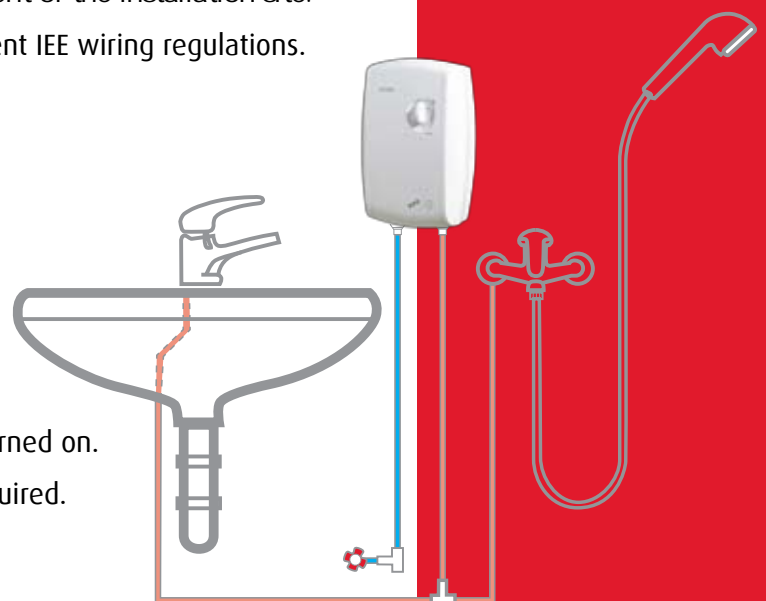

### Features:

- Electronically controlled instant electric water heater
- The most energy efficient way of directly heating water electrically
  - Highly efficient tubular heating element
  - Zero standing heat loss as no water is stored
  - Automatically activated only when hot water faucet is turned on
- Instant hot water
- 4 temperature settings
- Luxurious shower set including slide bar and self-cleaning shower head with 4 spray patterns
- 3 safety indicators: power, overheat, low flow
- Earth leakage circuit breaker
- Green & Eco product - Energy & water saver
- Complies with international standards

### Electrical

The appliance must be grounded, and connected to the supply by means of permanent wiring through an isolation switch having a contact separation of at least 3mm on all poles, and protected by a suitably rated circuit breaker.

### Features

1. Automatically activated when hot water faucet is turned on.
2. Delivers hot water immediately - no preheating required.
3. Option to order as a multipoint product.

**4 Temperature Settings**  
Maximizes energy savings

**Unlimited Hot Water Supply**  
Water is heated as soon as faucet is turned on

**Self-Cleaning Shower Head with 4 Spray Patterns**  
Lets you adjust water flow and enjoy long invigorating showers

400