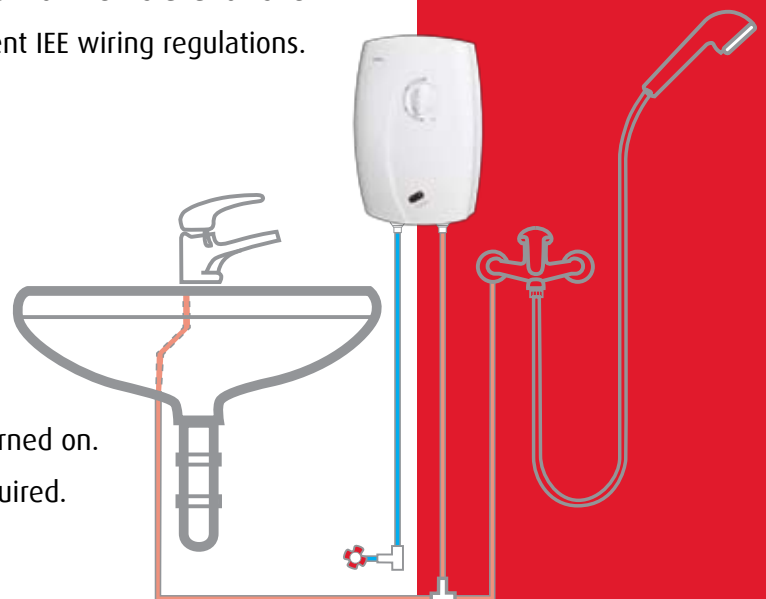

### Features:

- Electronically controlled instant electric water heater for supplying single or multiple outlets
- The most energy efficient way of directly heating water electrically
  - Highly efficient tubular heating element
  - Zero standing heat loss as no water is stored
  - Automatically activated only when hot water faucet is turned on
- Instant hot water
- 4 temperature settings
- Luxurious shower set including slide bar and self-cleaning shower head with 4 spray patterns
- 3 safety indicators: power, overheat, low flow
- Earth leakage circuit breaker
- Green & Eco product - Energy & water saver
- Complies with international standards

### Electrical

The appliance must be grounded, and connected to the supply by means of permanent wiring through an isolation switch having a contact separation of at least 3mm on all poles, and protected by a suitably rated circuit breaker.

The cross-sectional area of the connection cable must be in accordance with the power rating of the appliance and the specific requirement of the installation site.

The appliance must be installed in accordance with current IEE wiring regulations.

### Features

1. Automatically activated when hot water faucet is turned on.
2. Delivers hot water immediately - no preheating required.
3. Option to order as a multipoint product.