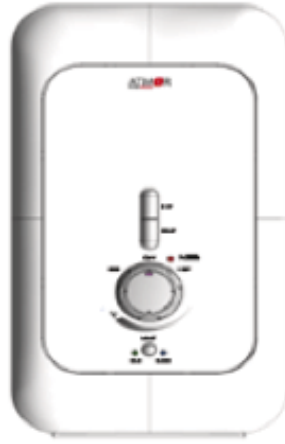

The Slim Series – Mechanical

Key for different models

Premium

102VP
101VP
102P
101P

Added Value Plus

102V
101V

Added Value

102
101

Value Plus

100V

Value

100

FOB China including Accessories

1 0 1 V P

10 – Analogy
11 – Digital (mini)
12 – Digital (large)
19 – Multi point

ELCB :
0= nun
1= 1 poles
2= 2 poles

V
On/off valve

P
Pump

ATMOR
Hot Water On Demand

The Slim Series – Mechanical Key for different models

101VP

10 – Analogy
11 – Digital (mini)
12 – Digital (large)
19 – Multi point

ELCB :
0= nun
1= 1 poles
2= 2 poles